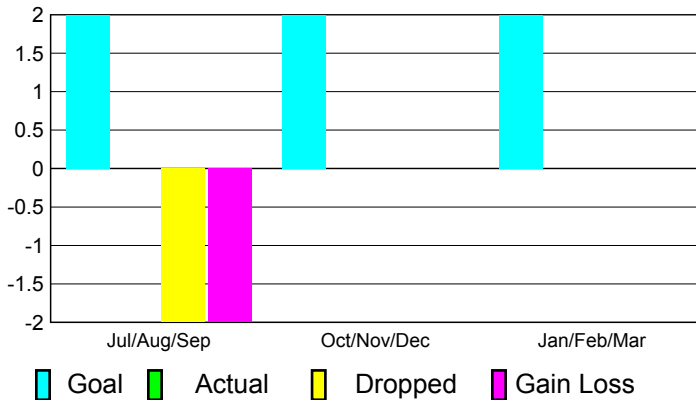

## CLUBS

**Club Results  
2010-2011**

**Clubs  
2009-2010**

Month	New Club Goal	Actual New Clubs	Actual Dropped Clubs	Gain/Loss of Clubs	Gain/Loss of Clubs
Jul/Aug/Sep	2	0	-2	-2	2
Oct/Nov/Dec	2	0	0	0	1
Jan/Feb/Mar	2	0	0	0	1
<b>Totals</b>	<b>6</b>	<b>0</b>	<b>-2</b>	<b>-2</b>	<b>4</b>

### Club Results 2010-2011

Goal, New, Dropped, Gain/Loss